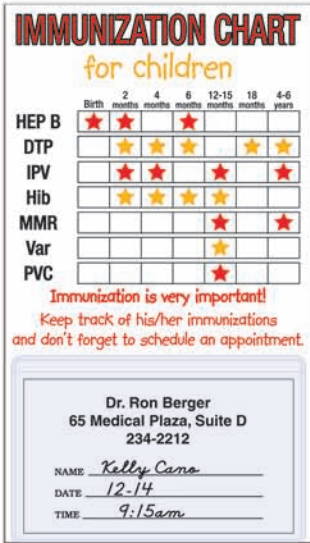

MH503

MH502

MH504

MH505

MH506

MH504

MM101

MH502
Size: 4" x 4"
Imprint size: 1¼" x 3¾"

MH503
Size: 4" x 4"
Imprint size: 1¼" x 3¾"

MH504
Size: 4" x 6"
Imprint size: 1¼" x 3¾"

MH505
Size: 7" x 4"
Imprint size: 4¾" x 3¾"

MH506
Size: 5" x 7"
Imprint size: 1¼" x 3¾"

MM101
Size: 6" x 4"

PRINTED OFFSET PRODUCTION TIME 5-7 WORKING DAYS RUSH SERVICE AVAILABLE - CONTACT FACTORY FOR SHIPPING & ADDITIONAL CHARGE						
ITEM	250	500	1000	2500	5000	10000
MH502 • MH504 • MH505	1.26	1.06	.93	.87	.81	.78
MH503	1.18	.98	.85	.79	.73	.70
MH506	1.36	1.16	1.03	.97	.91	.88
MM101	.85	.65	.53	.48	.39	.36
Each Additional Color Charge	.17	.11	.09	.06	.03	.02
SET UP - \$12.50 (v) PER ORDER.						6R
BASE PRICE INCLUDES ONE COLOR OF IMPRINT & .030 THICKNESS						
OFFSET PRINTED STANDARD INK NO CHARGE PMS COLOR MATCH \$15.00(v) PER COLOR.						
COMPLETE DETAILS ON PAGE 123						