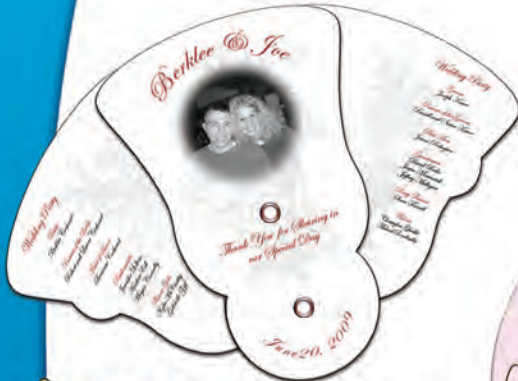

EF-4
Four Part Oval Fan

EF-7
Four Part Ribbon Fan

EF-6
Four Part Fan

EF-5
Four Part Fan

EF-8
Five Part Fan

EF-1
Two Part Fan

QUICK TURN

JUST ASK

EF-2
Three Part Fan

EF-3
Three Part Fan

FRONT SIDE IS LIQUID LAMINATED FOR A HIGH GLOSS FINISH
PRODUCTION TIME 5-7 WORKING DAYS

RUSH SERVICE AVAILABLE - CONTACT FACTORY FOR SHIPPING & ADDITIONAL CHARGE

Item No.		250	500	1000	2500	5000	10000
EF-1	Two Part	1.03	.85	.68	.63	.54	.49
EF-2 to EF-7	Three or Four Part	1.09	.93	.74	.68	.60	.55
EF-8	Five Part	1.11	.95	.78	.70	.62	.57
Each Add'l Color or Second Side		.44	.26	.20	.16	.12	.10