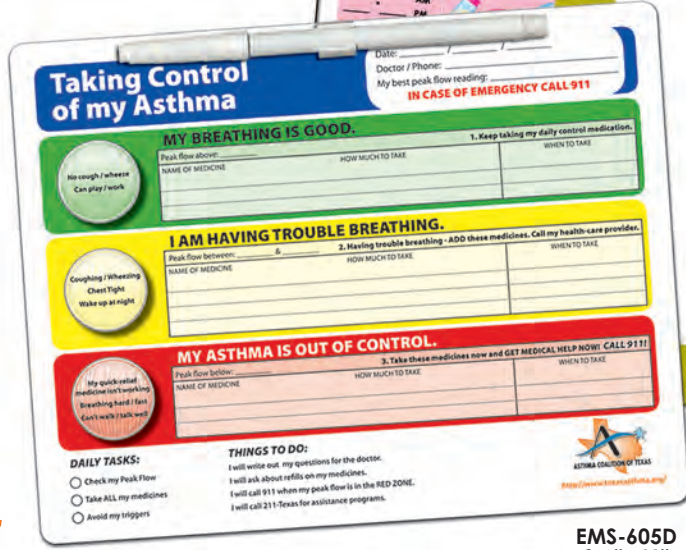

EMS-606D  
5½" x 8½"

EMS-605D  
8½" x 11"

PRICE INCLUDES:  
MEMO BOARD  
DRY ERASE MARKER  
PLASTIC PEN CLIP  
2 MAGNETS  
PACKED LOOSE IN  
POLYBAG

**DRY ERASE**

75

LIQUID LAMINATED FOR EASY WRITE-ON WIPE-OFF WITH A CLOTH  
**PRODUCTION TIME 5-7 WORKING DAYS**  
 RUSH SERVICE AVAILABLE - CONTACT FACTORY FOR SHIPPING & ADDITIONAL CHARGE

Item No.	SIZE	100	250	500	1000	2500	5000
EMS-605D	8½" x 11"	1.52	1.31	1.21	1.03	.94	.90
EMS-606D	5½" x 8½"	1.45	1.27	1.13	.96	.88	.83
Additional Colors		.34	.20	.14	.10	.09	.07
PRICE PER UNIT							6R

**SET UP – \$35.00(v) PER COLOR.** STOCK - High density 20 pt. white poster board.  
 PRICE INCLUDES ONE COLOR, DRY ERASE PEN, PLASTIC PEN CLIP, 2 MAGNETS ALL PACKED LOOSE IN POLYBAG  
 OFFSET PRINTED STANDARD INK NO CHARGE.  
 PMS COLOR MATCH \$15.00(v) PER COLOR. **COMPLETE DETAILS ON PAGE 83**