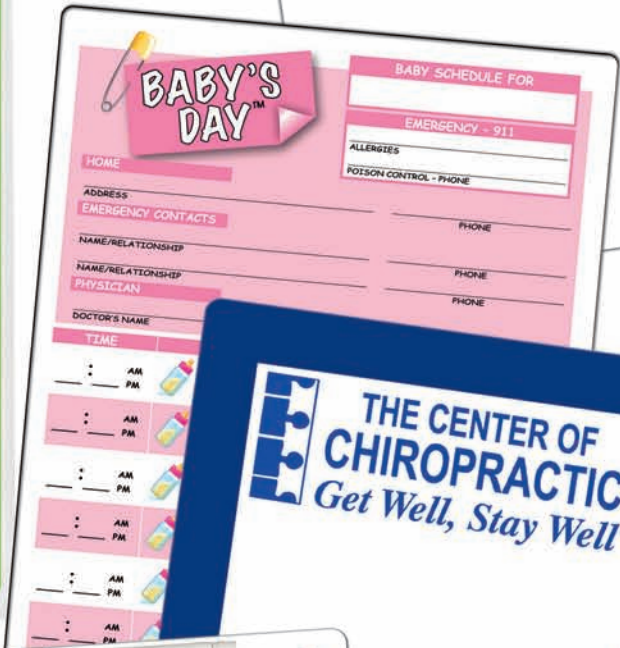

EMS-606D
5½" x 8½"

PRICE INCLUDES:
MEMO BOARD
DRY ERASE MARKER
PLASTIC PEN CLIP
2 MAGNETS
PACKED LOOSE IN
POLYBAG

EMS-605D
8½" x 11"

DRY ERASE

LIQUID LAMINATED FOR EASY WRITE-ON WIPE-OFF WITH A CLOTH
PRODUCTION TIME 5-7 WORKING DAYS
 RUSH SERVICE AVAILABLE - CONTACT FACTORY FOR SHIPPING & ADDITIONAL CHARGE

Item No.	SIZE	100	250	500	1000	2500	5000
EMS-605	8½" x 11"	1.52	1.31	1.21	1.03	.94	.90
EMS-606	5½" x 8½"	1.45	1.27	1.13	.96	.88	.83
Additional Colors		.34	.20	.14	.10	.09	.07

PRICE PER UNIT 6R

SET UP – \$35.00(v) PER COLOR. STOCK - High density 20 pt. white poster board.
 PRICE INCLUDES ONE COLOR, DRY ERASE PEN, PLASTIC PEN CLIP, 2 MAGNETS ALL PACKED LOOSE IN POLYBAG
 OFFSET PRINTED STANDARD INK NO CHARGE.
 PMS COLOR MATCH \$15.00(v) PER COLOR. **COMPLETE DETAILS ON PAGE 123**