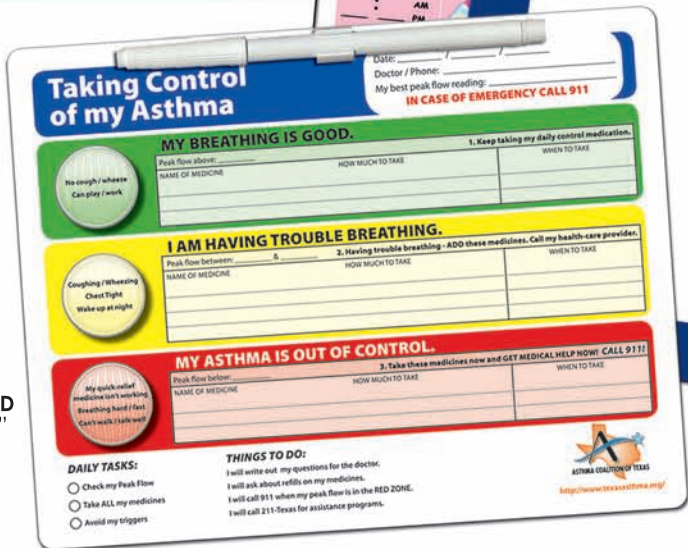

EMS-606D
5½" x 8½"

PRICE INCLUDES:
MEMO BOARD
DRY ERASE MARKER
PLASTIC PEN CLIP
2 MAGNETS
PACKED LOOSE IN
POLYBAG

EMS-605D
8½" x 11"

DRY ERASE

LIQUID LAMINATED FOR EASY WRITE-ON WIPE-OFF WITH A CLOTH
PRODUCTION TIME 5-7 WORKING DAYS
 RUSH SERVICE AVAILABLE - CONTACT FACTORY FOR SHIPPING & ADDITIONAL CHARGE

Item No.	SIZE	100	250	500	1000	2500	5000
EMS-605	8½" x 11"	1.52	1.31	1.21	1.03	.94	.90
EMS-606	5½" x 8½"	1.45	1.27	1.13	.96	.88	.83
Additional Colors		.34	.20	.14	.10	.09	.07

PRICE PER UNIT 6R

SET UP – \$35.00(v) PER COLOR. STOCK - High density 20 pt. white poster board.
 PRICE INCLUDES ONE COLOR, DRY ERASE PEN, PLASTIC PEN CLIP, 2 MAGNETS ALL PACKED LOOSE IN POLYBAG
 OFFSET PRINTED STANDARD INK NO CHARGE.
 PMS COLOR MATCH \$15.00(v) PER COLOR. **COMPLETE DETAILS ON PAGE 123**