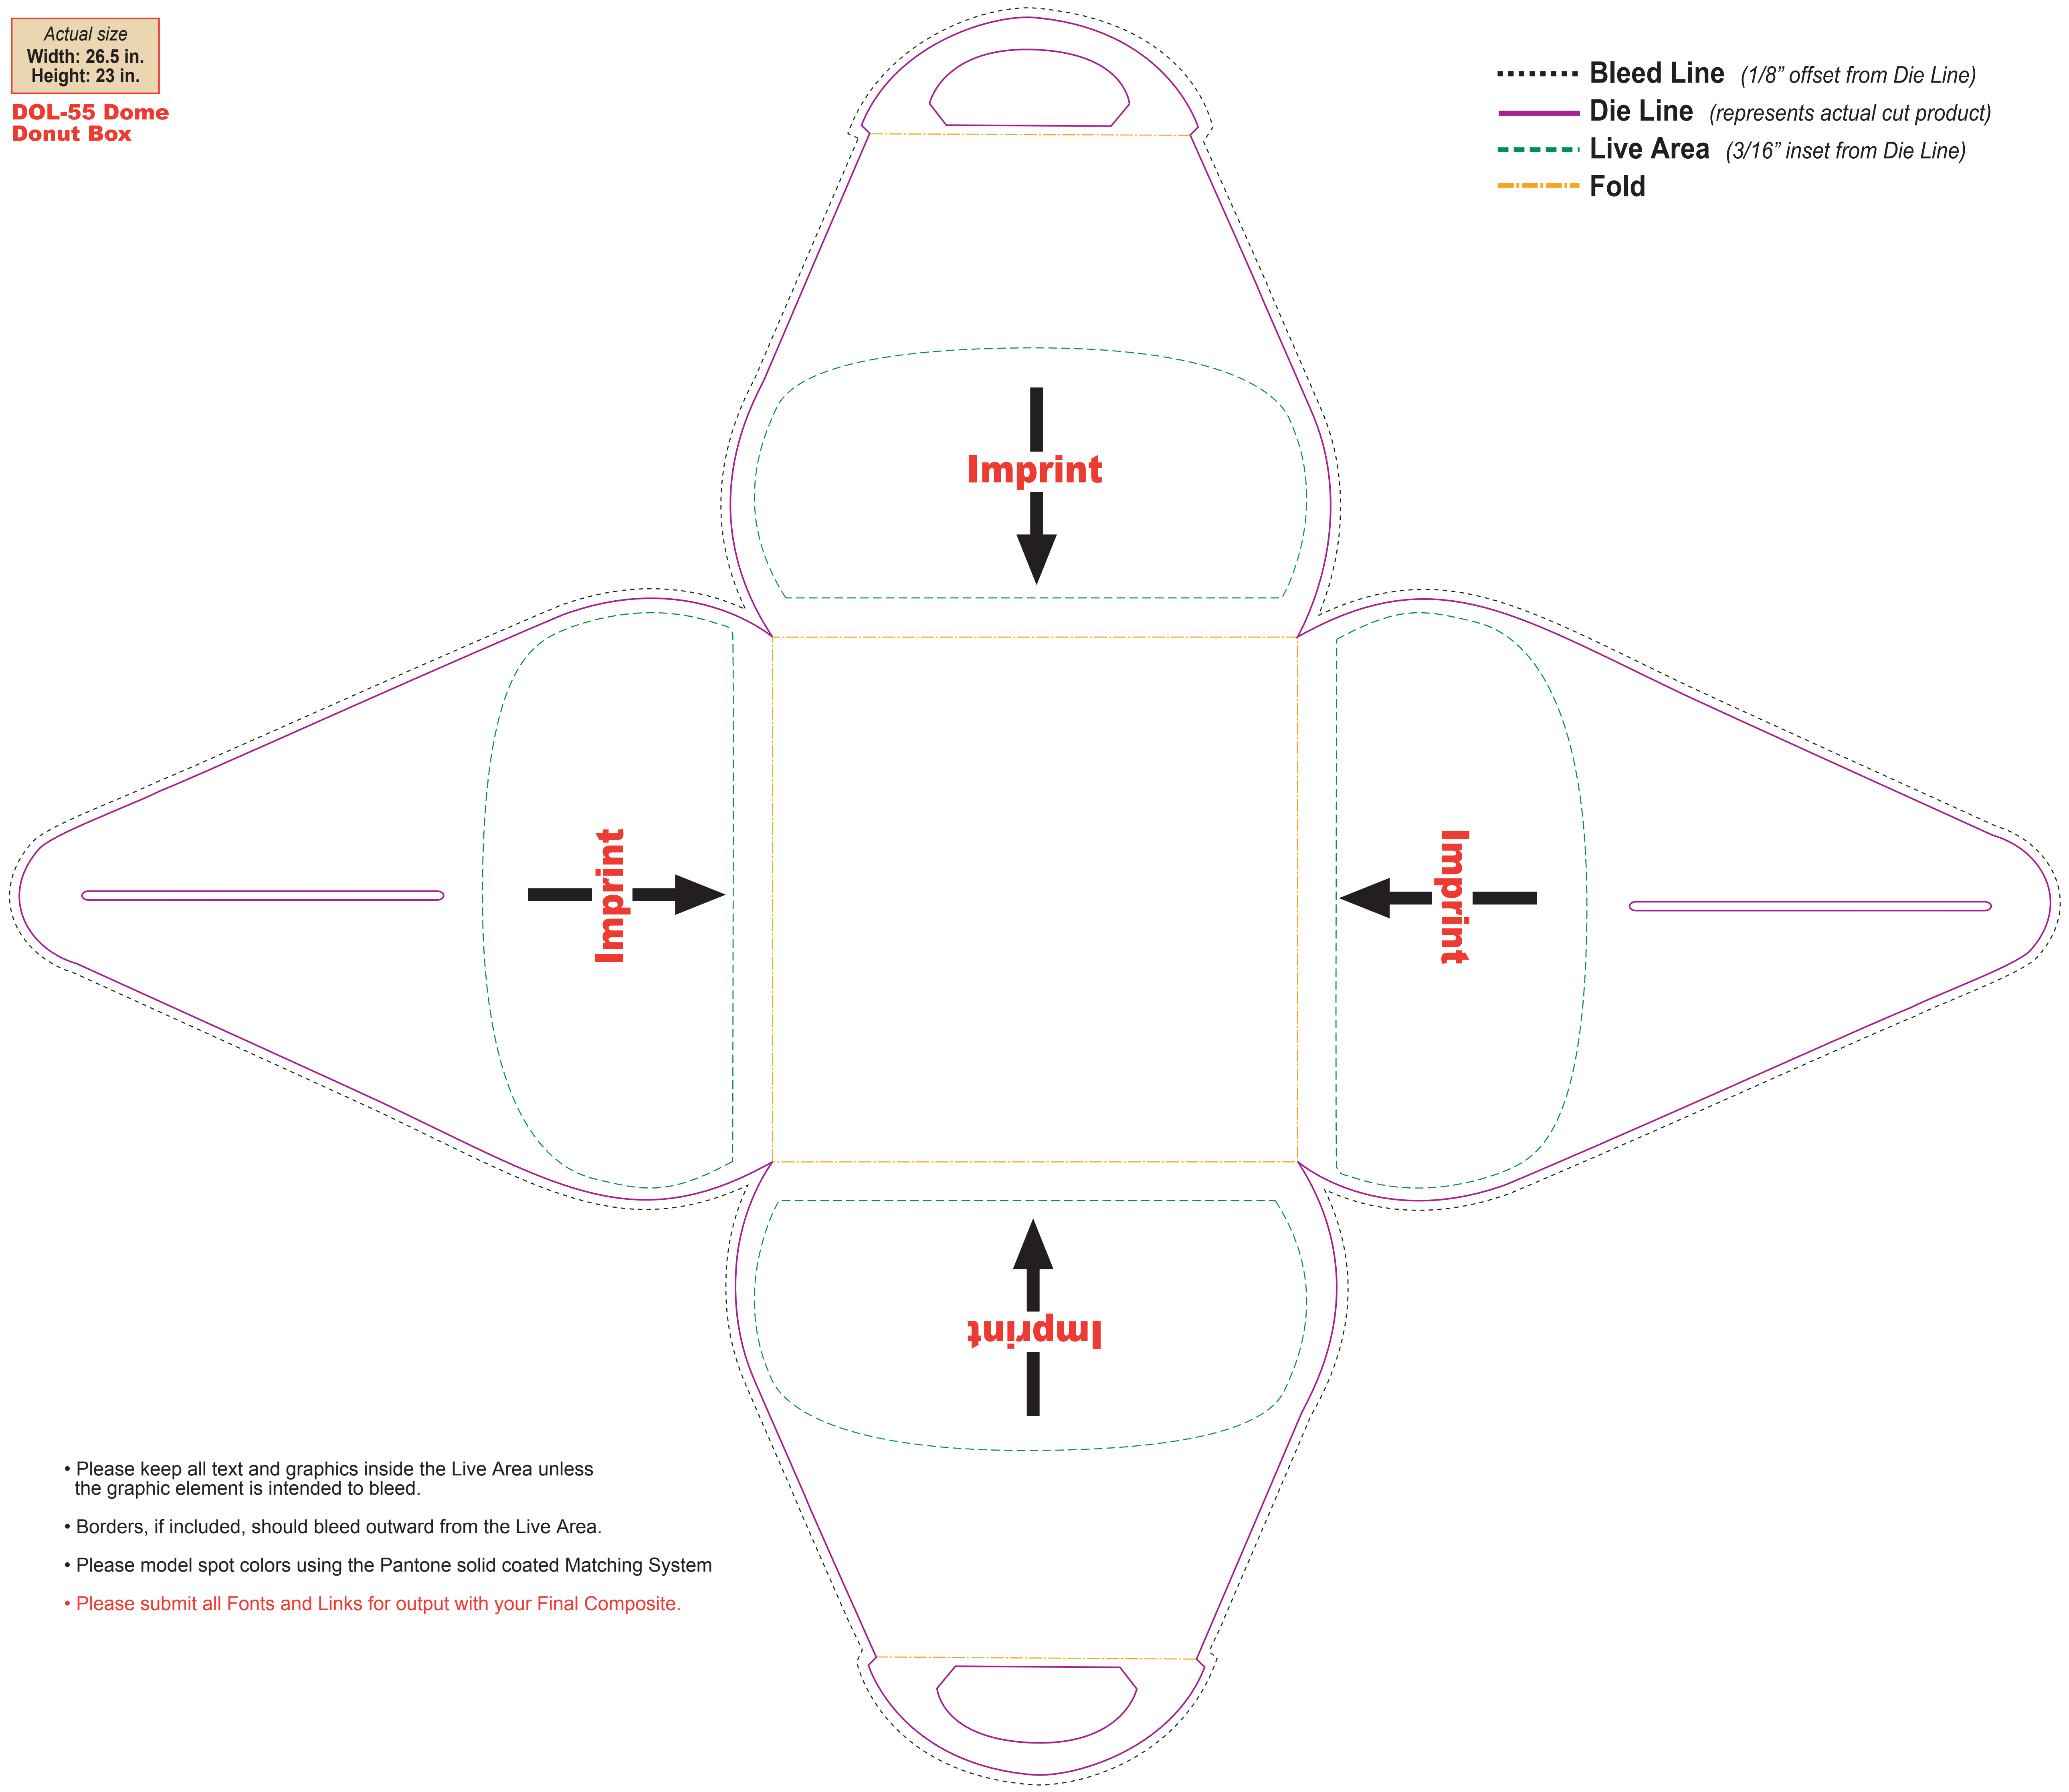

Actual size
Width: 26.5 in.
Height: 23 in.

**DOL-55 Dome
Donut Box**

- **Bleed Line** (1/8" offset from Die Line)
- **Die Line** (represents actual cut product)
- - - - **Live Area** (3/16" inset from Die Line)
- · - · **Fold**

- Please keep all text and graphics inside the Live Area unless the graphic element is intended to bleed.
- Borders, if included, should bleed outward from the Live Area.
- Please model spot colors using the Pantone solid coated Matching System
- Please submit all Fonts and Links for output with your Final Composite.